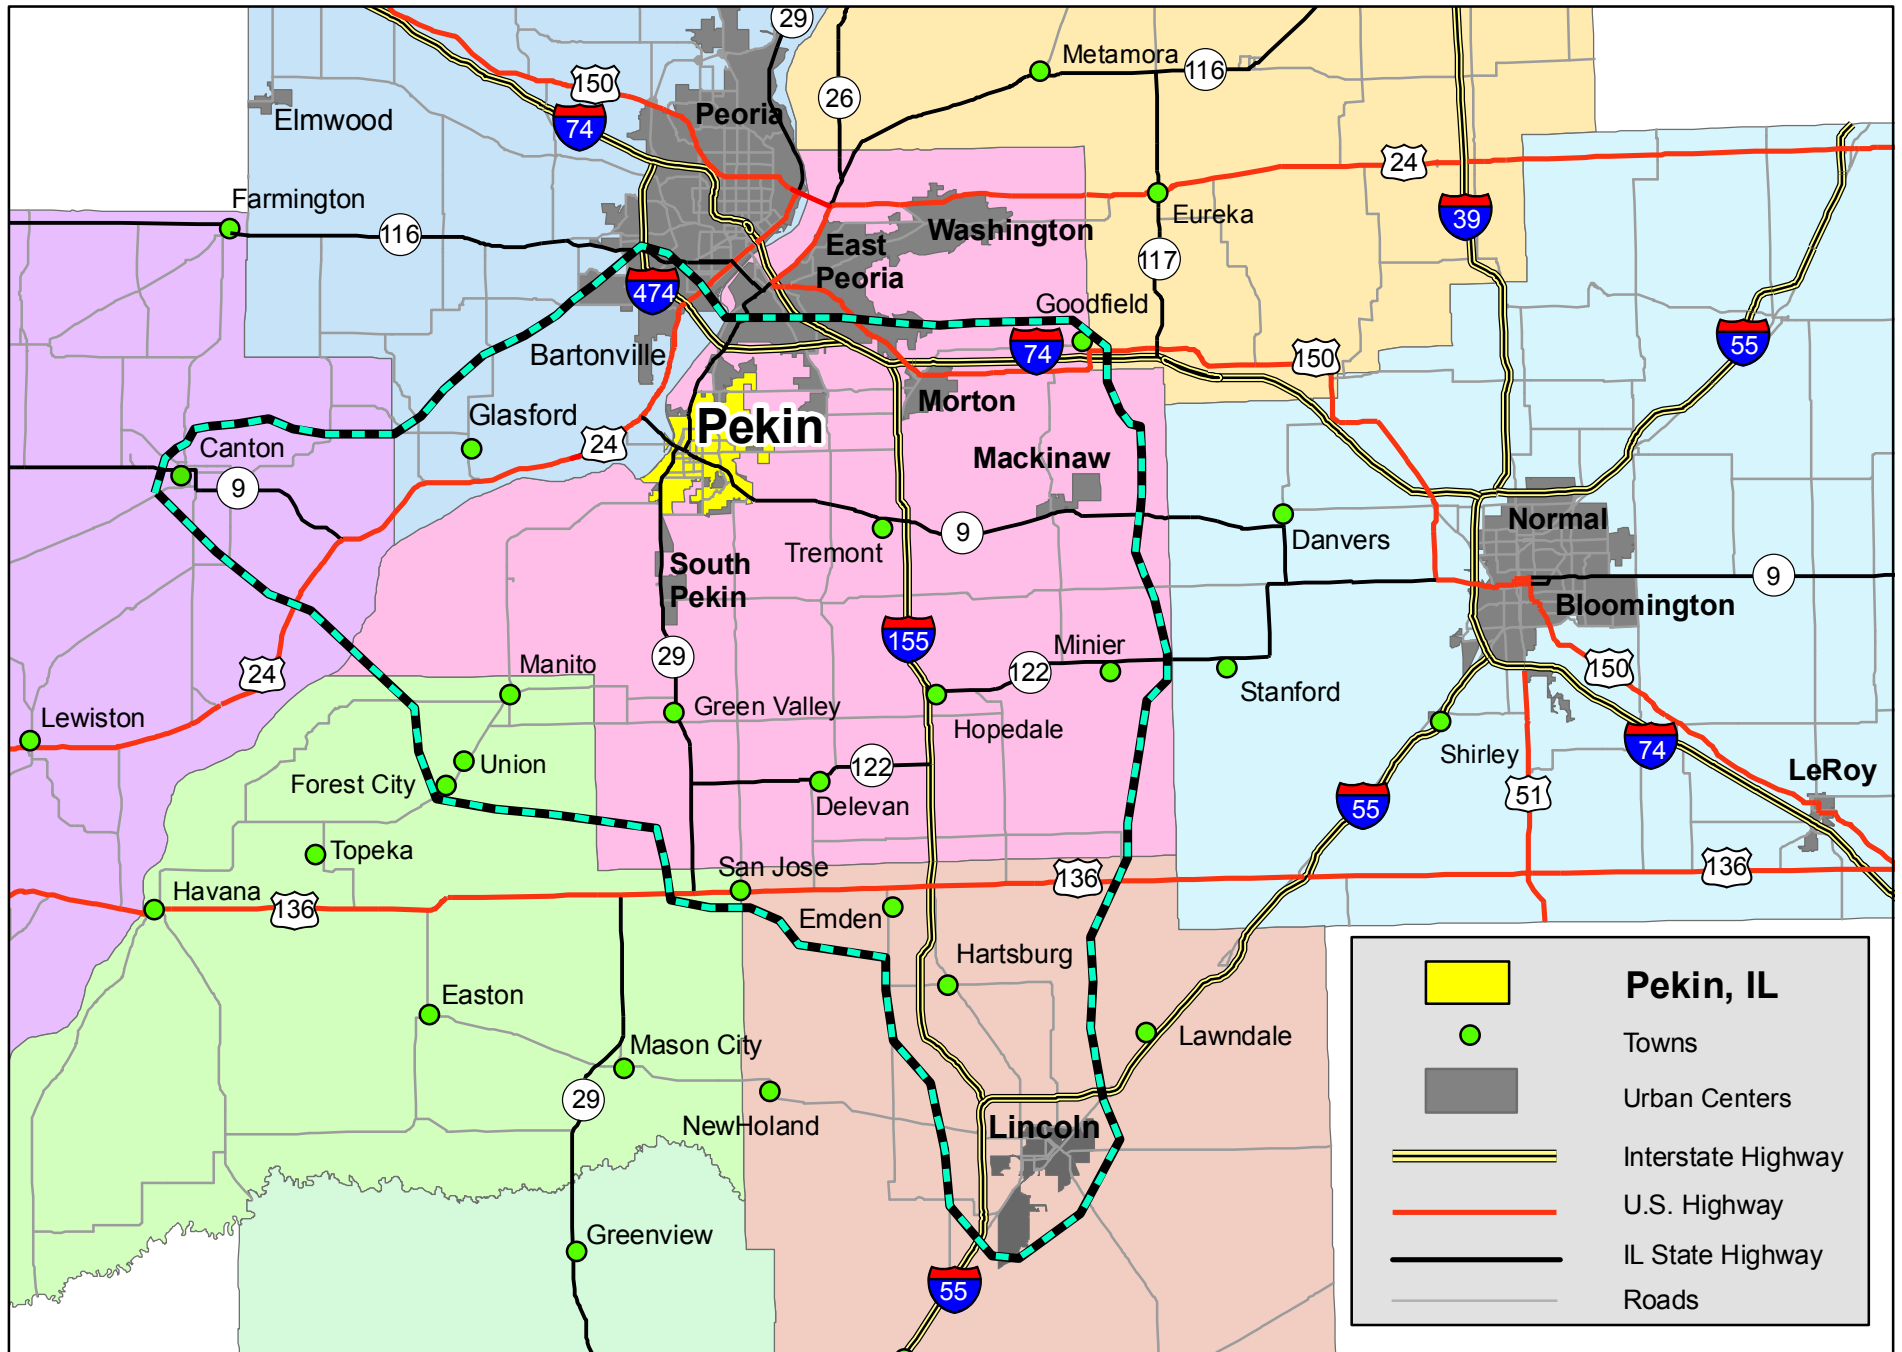

30 Minute Drive Time to Pekin Retail

 30 Minute Boundary