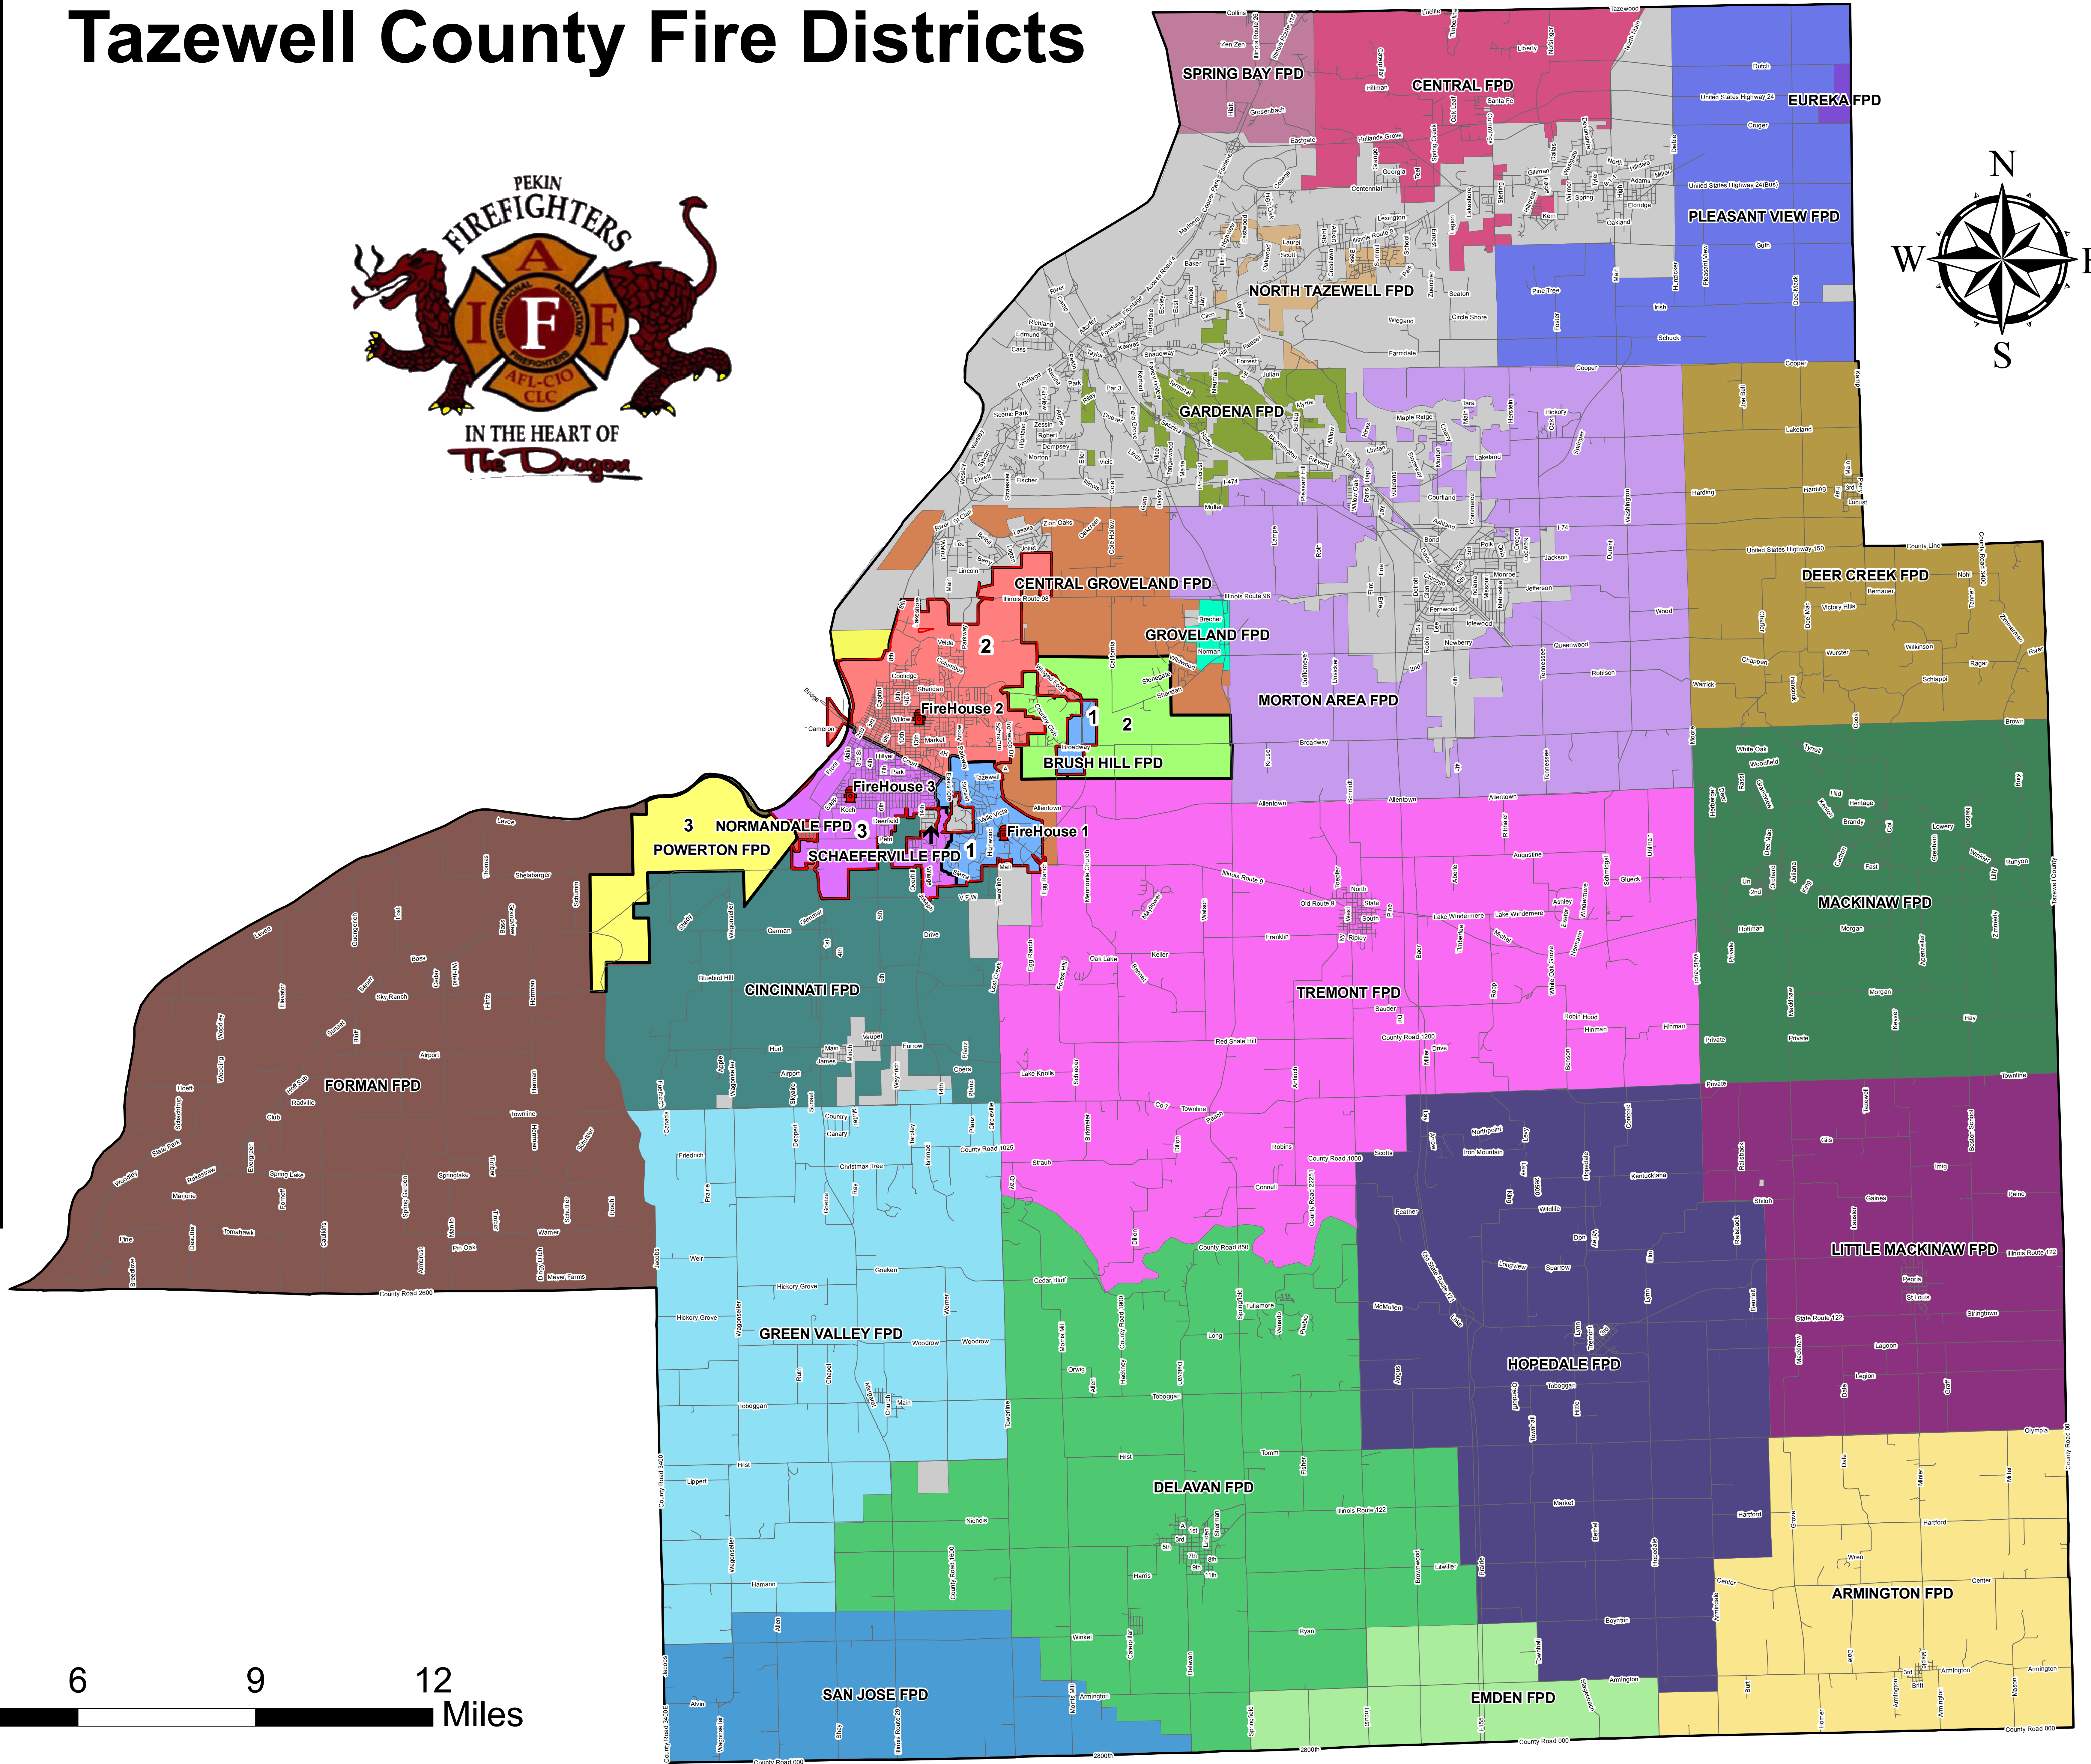

Tazewell County Fire Districts

Legend

- County
- Fire Stations
- City Limits
- Roads

Pekin Fire Districts

District

- 1
- 2
- 3
- BRUSH HILL
- POWERTON

Tazewell Fire Districts

NAME

- UnNamed
- ARMINGTON FPD
- BRUSH HILL FPD
- CENTRAL FPD
- CENTRAL GROVELAND FPD
- CINCINNATI FPD
- DEER CREEK FPD
- DELAVAN FPD
- EMDEN FPD
- EUREKA FPD
- FORMAN FPD
- GARDENA FPD
- GREEN VALLEY FPD
- GROVELAND FPD
- HOPEDALE FPD
- LITTLE MACKINAW FPD
- MACKINAW FPD
- MORTON AREA FPD
- NORMANDALE FPD
- NORTH TAZEWELL FPD
- PLEASANT VIEW FPD
- POWERTON FPD
- SAN JOSE FPD
- SCHAEFERVILLE FPD
- SPRING BAY FPD
- TREMONT FPD