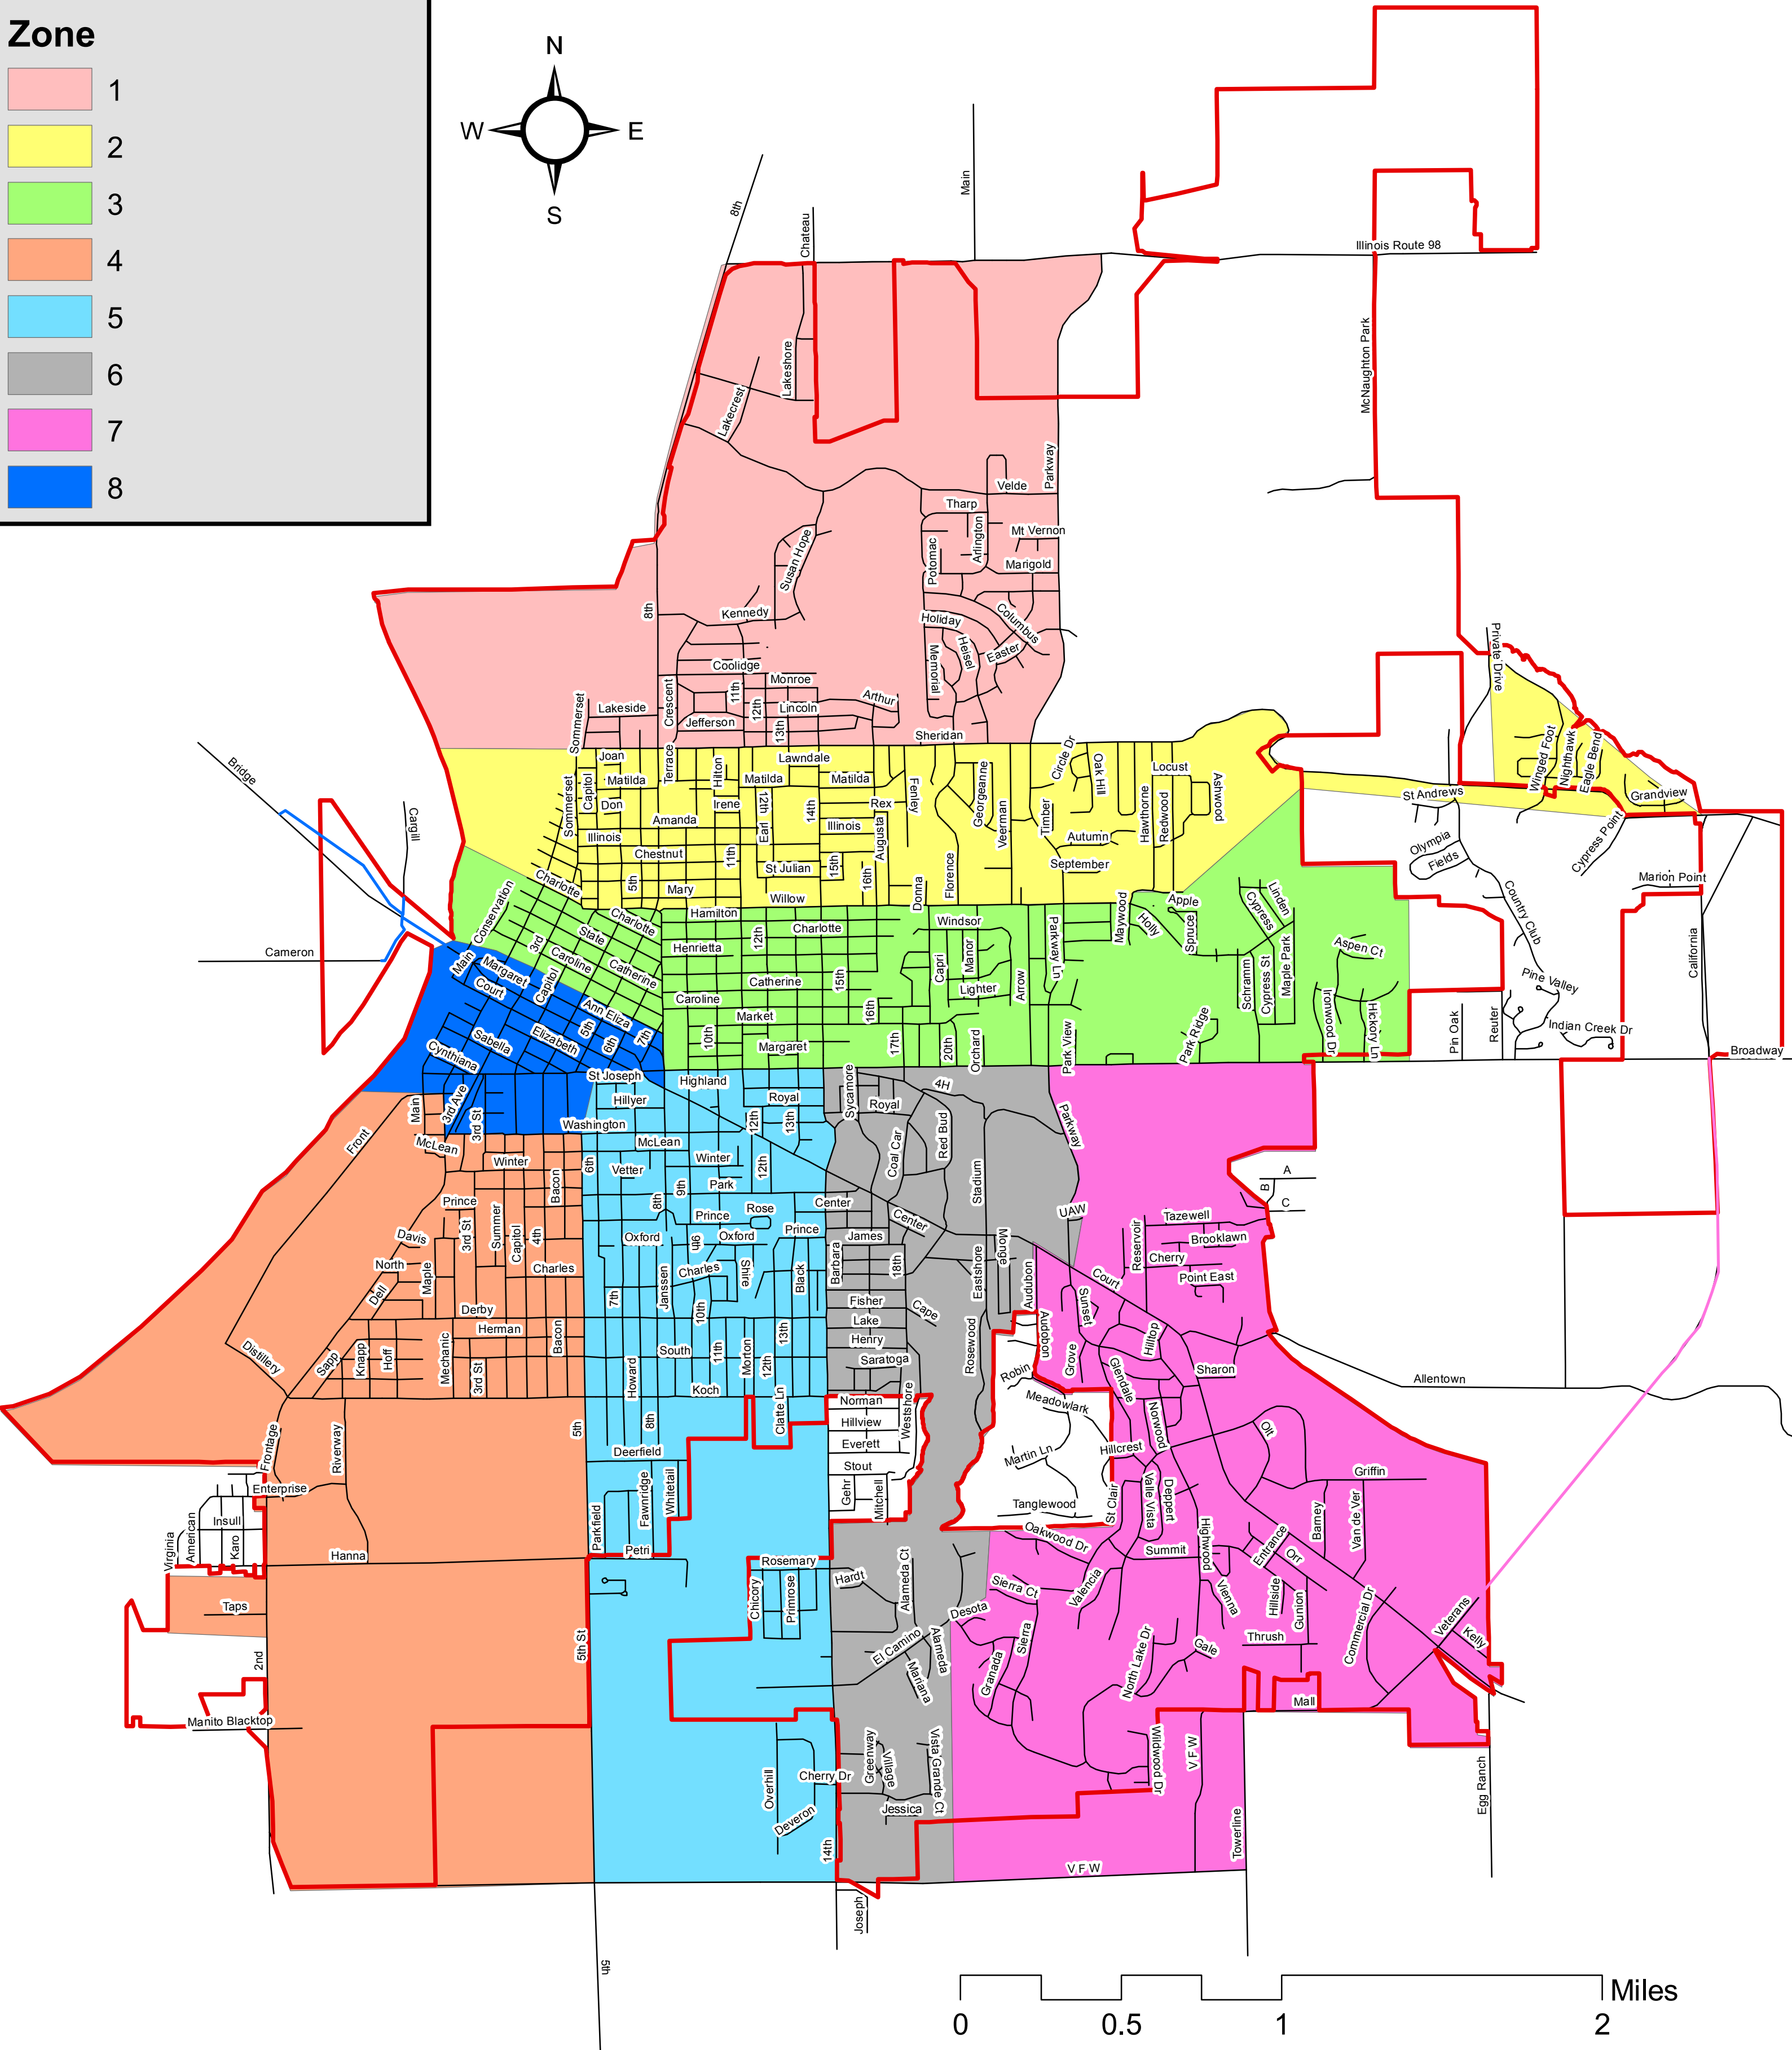

# Legend

City Limits

streets

## St Maintenance Zones

### Zone

- 1
- 2
- 3
- 4
- 5
- 6
- 7
- 8

# Street Maintenance Zones

0 0.5 1 2 Miles