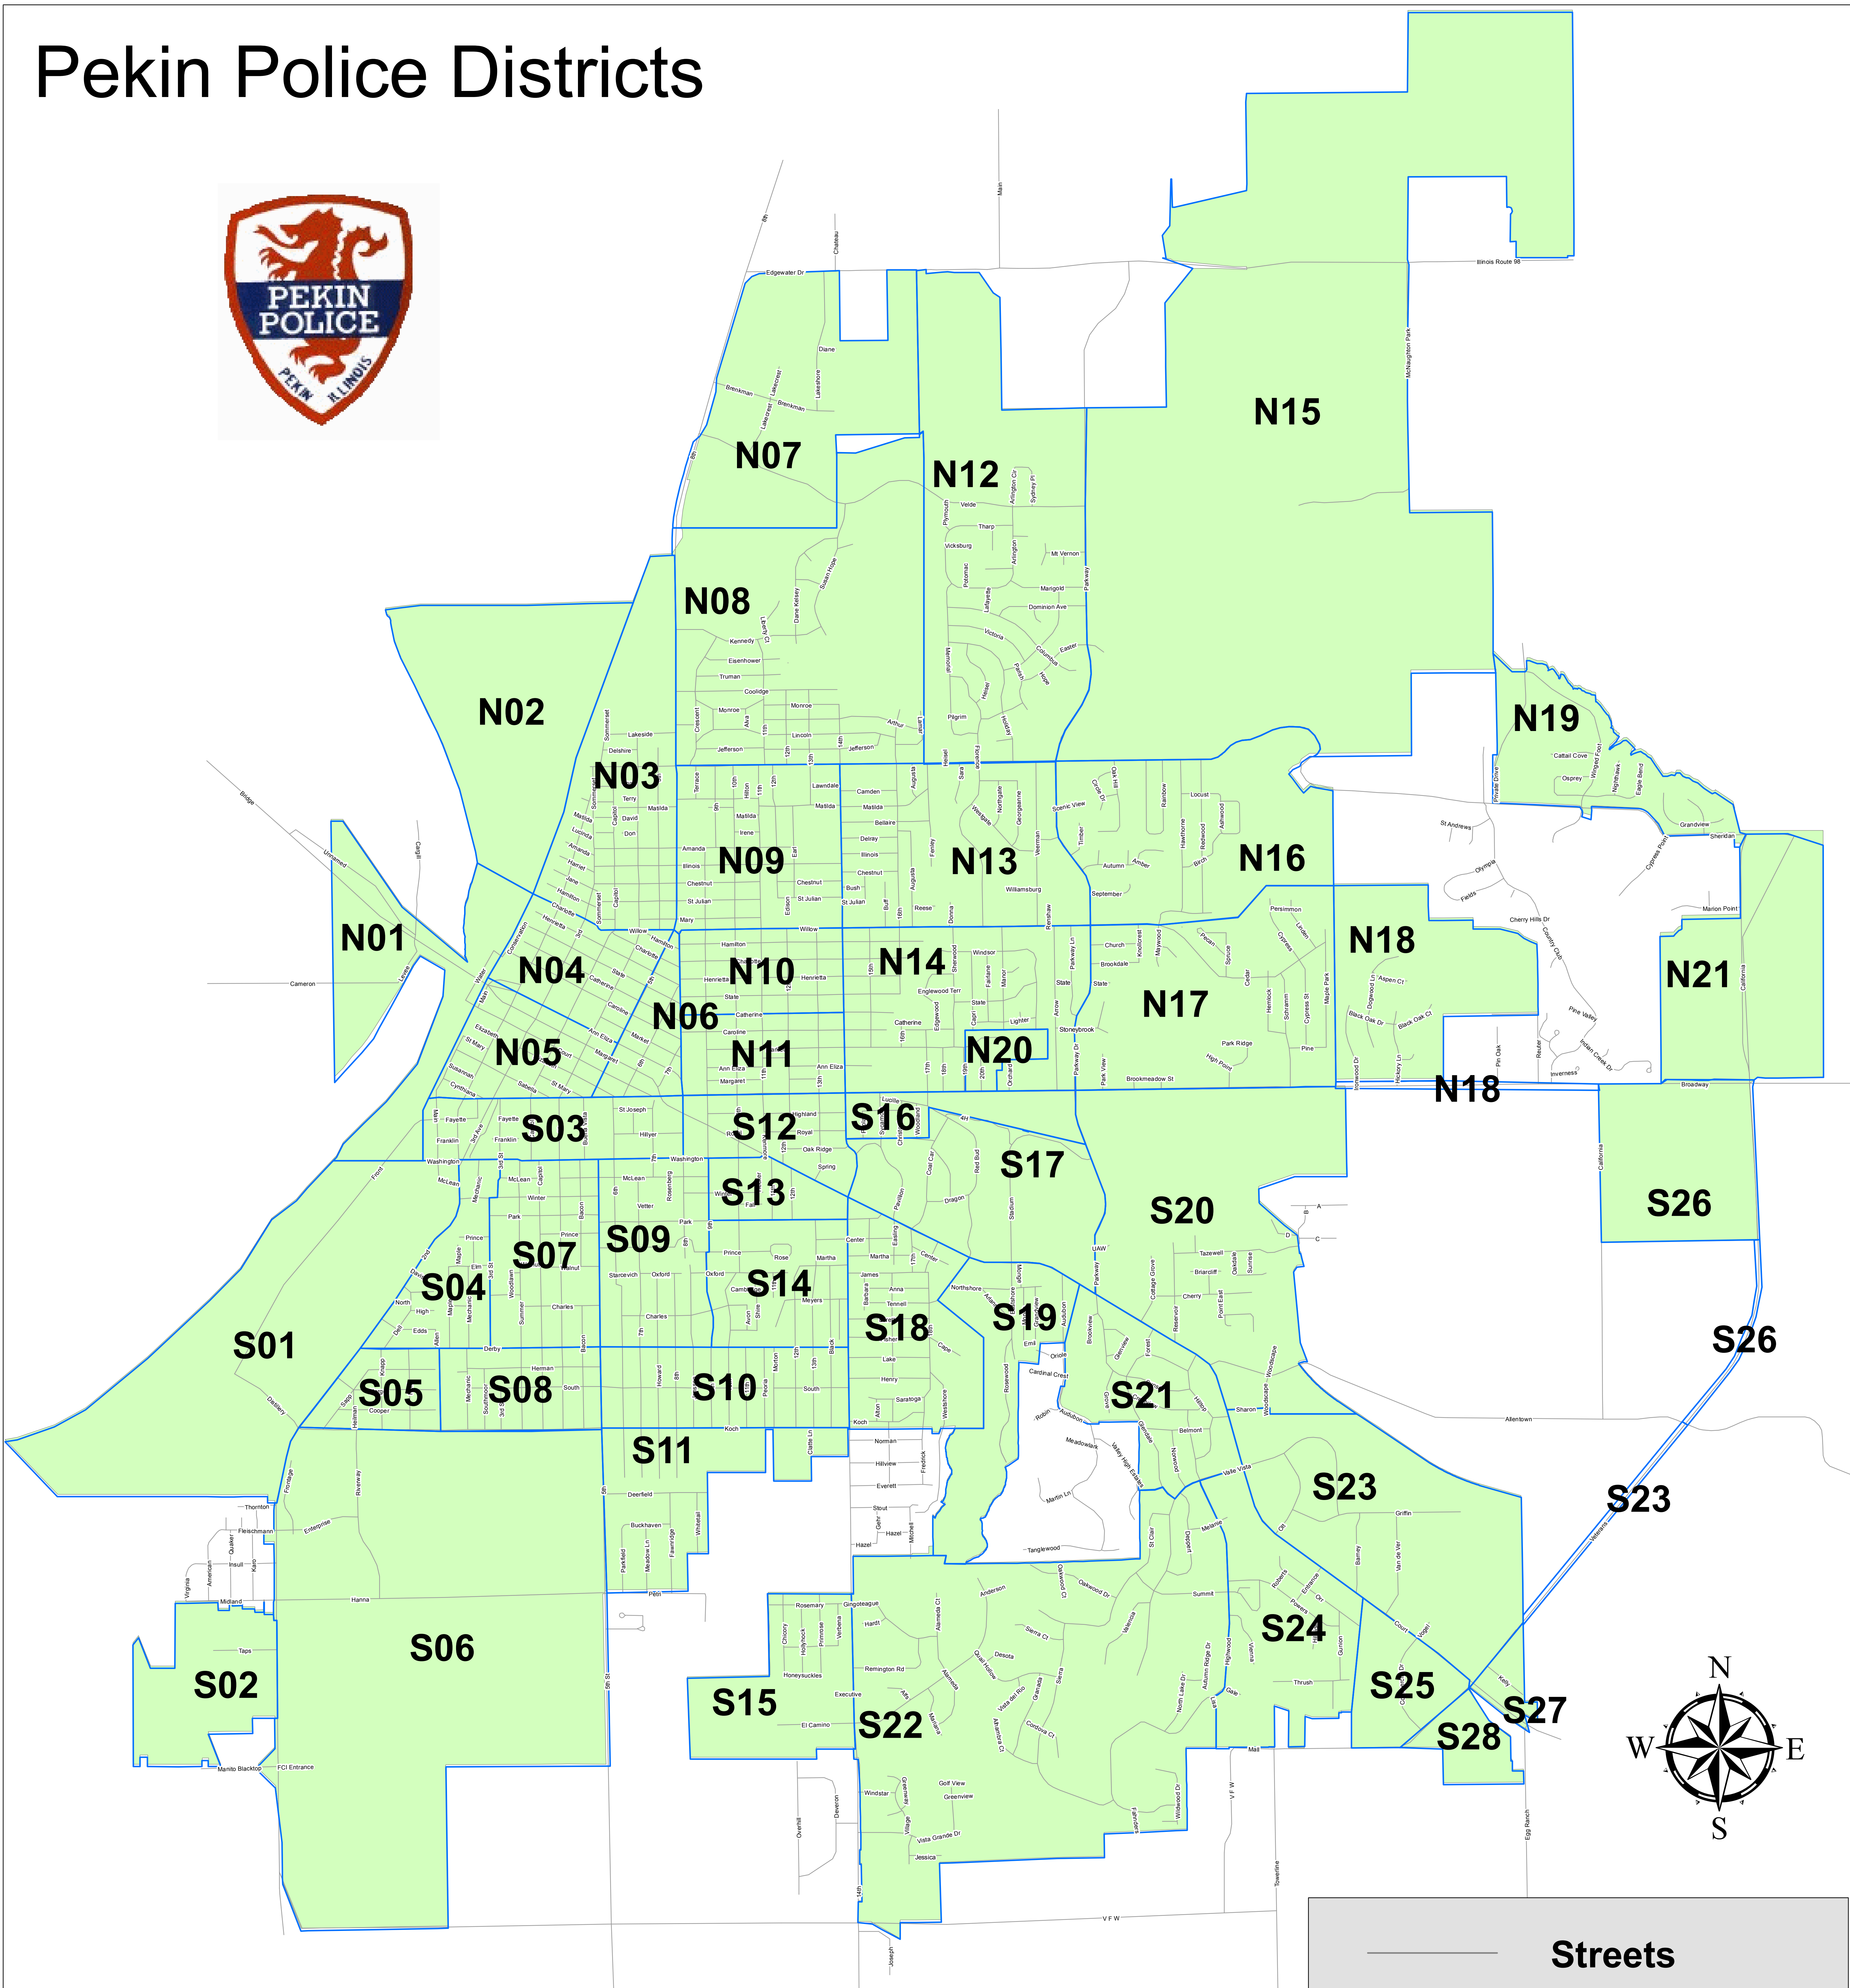

Pekin Police Districts

South Pekin's Air Port
(2 miles South) is Police
District S29

| | |
|-------------------------------|------------------|
| | Streets |
| | City Limits |
| | Police Districts |
| N# = North of Broadway | |
| S# = South of Broadway | |