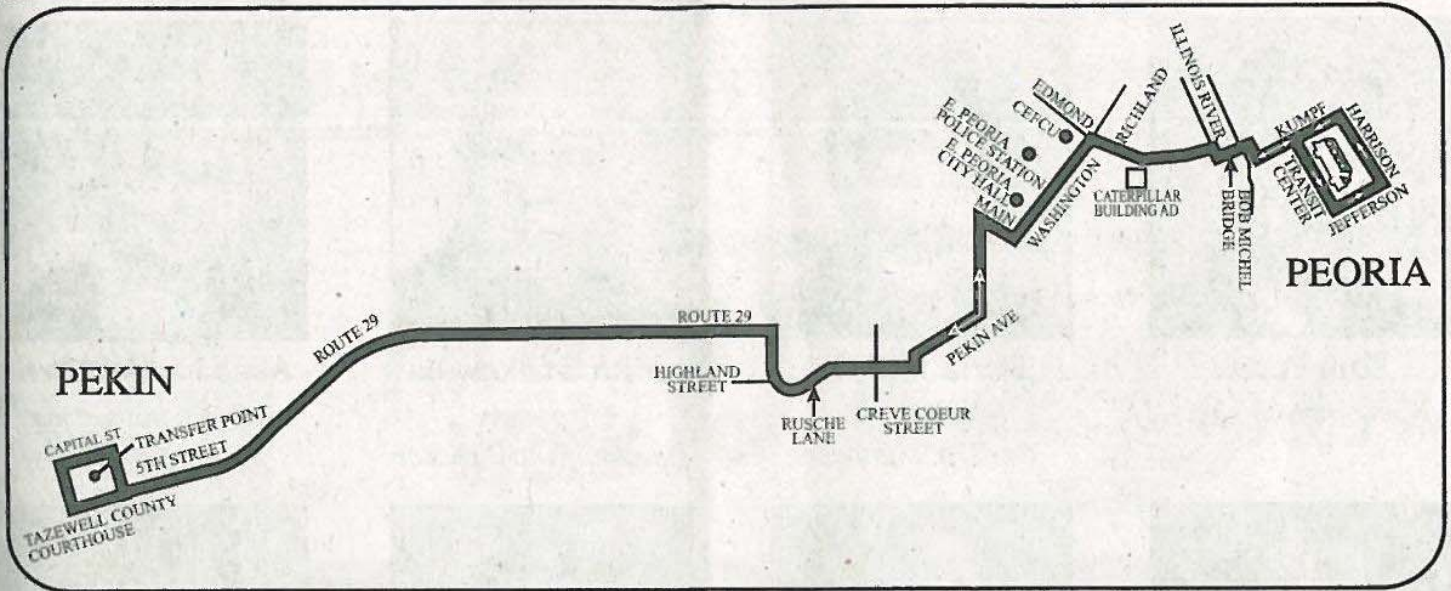

## #23-Peoria to Pekin

This bus provides service between Peoria and Pekin, while also providing service to Creve Coeur and North Pekin.

### From Peoria to Pekin

### From Pekin to Peoria

LEAVE TRANSIT CENTER	WASHINGTON AND MAIN (EP)	ARRIVE PEKIN COURTHOUSE	LEAVE PEKIN COURTHOUSE	ROUTE 29 AND RUSCHE LANE	ARRIVE TRANSIT CENTER
6:15	6:20	6:40	6:43	6:54	7:10
7:15	7:20	7:40	7:43	7:54	8:10
8:15	8:20	8:40	8:43	8:54	9:10
9:15	9:20	9:40	9:43	9:54	10:10
10:15	10:20	10:40	10:43	10:54	11:10
11:15	11:20	11:40	11:43	11:54	12:10
<b>12:15</b>	<b>12:20</b>	<b>12:40</b>	<b>12:43</b>	<b>12:54</b>	<b>1:10</b>
<b>1:15</b>	<b>1:20</b>	<b>1:40</b>	<b>1:43</b>	<b>1:54</b>	<b>2:10</b>
<b>2:15</b>	<b>2:20</b>	<b>2:40</b>	<b>2:43</b>	<b>2:54</b>	<b>3:10</b>
<b>3:15</b>	<b>3:20</b>	<b>3:40</b>	<b>3:43</b>	<b>3:54</b>	<b>4:10</b>
<b>4:15</b>	<b>4:20</b>	<b>4:40</b>	<b>4:43</b>	<b>4:54</b>	<b>5:10</b>
<b>5:15</b>	<b>5:20</b>	<b>5:40</b>	<b>5:43</b>	<b>5:54</b>	<b>6:10G</b>

LIGHTFACE denotes AM times

**BOLDFACE** denotes PM times

Service provided Monday-Friday only.

G - To Garage.

All transfers between Pekin and Peoria will cost \$1.00 or an additional punch unless you have a Metro Pass.